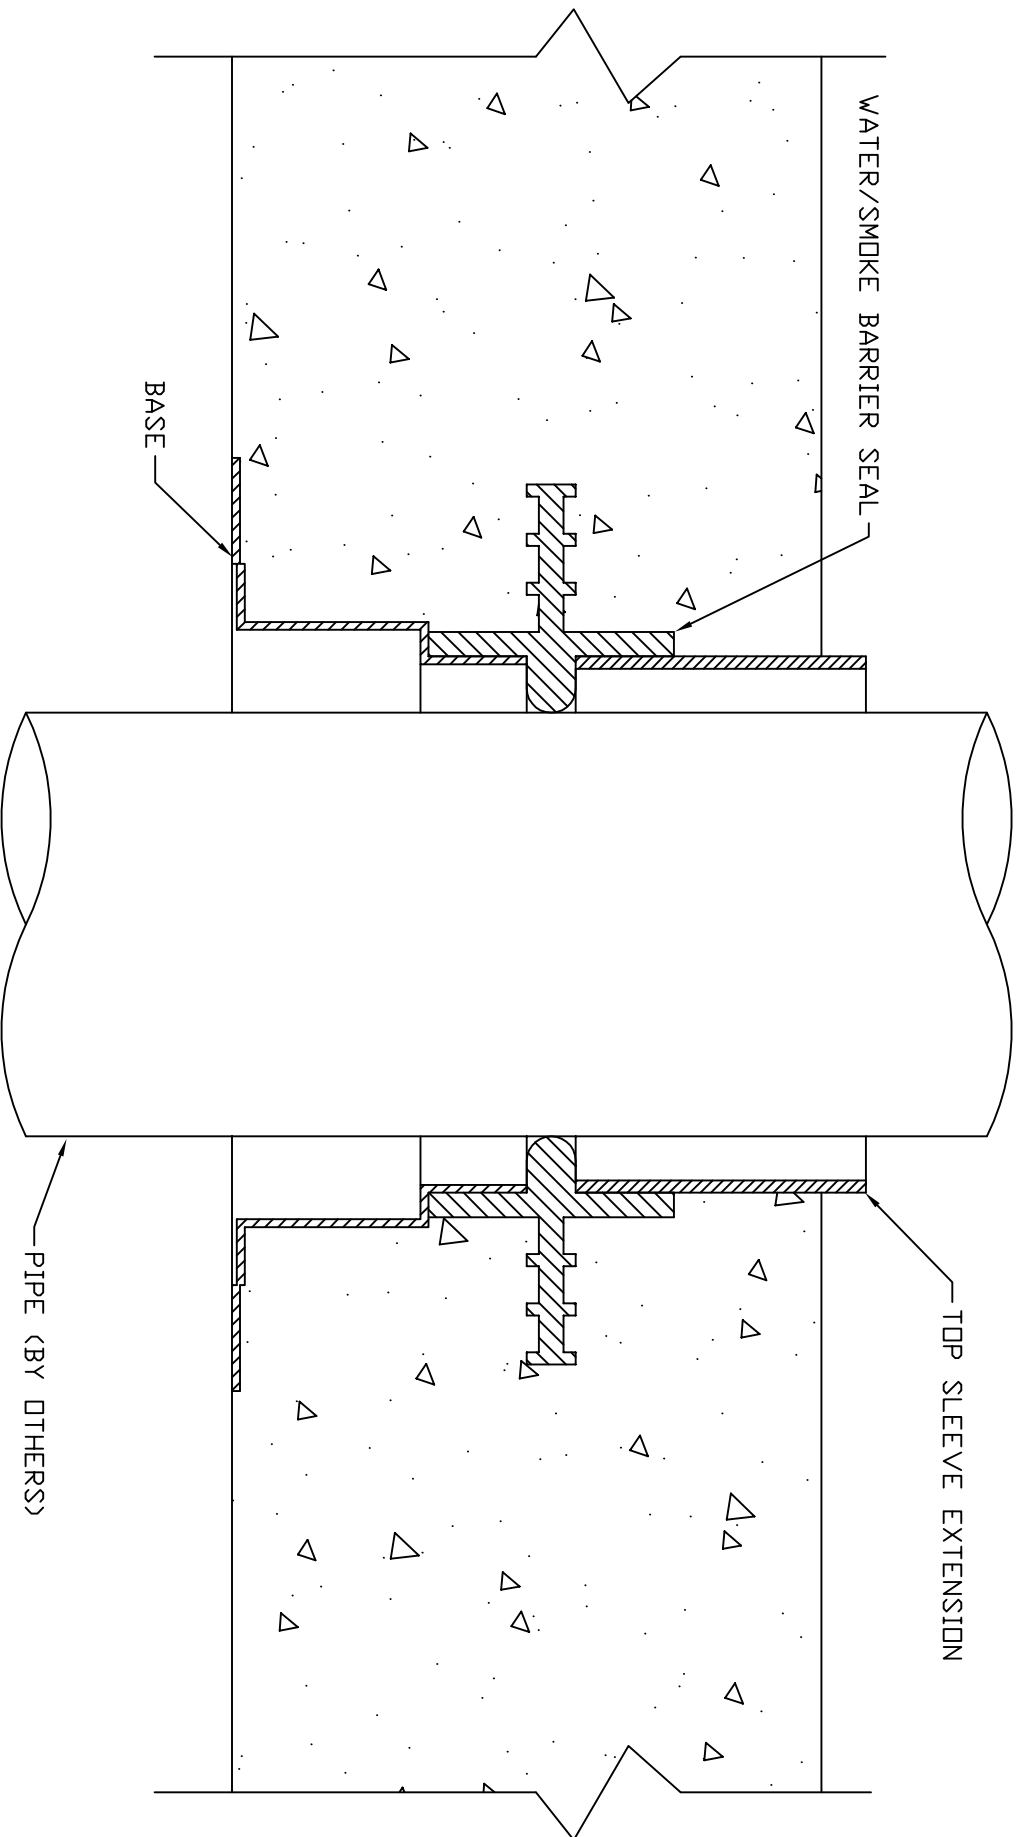

HOLDRITE HydroFlame
SLAB ON GRADE

Date: 11/02/07

(03) Slab on grade, Non-Rated, Water Tight Sleeve, w/base, B&W Detail

NOTE: Water/Smoke/Air tight, pass-through sleeve, Hydro-Preseal, with base stand, for Slab on Grade