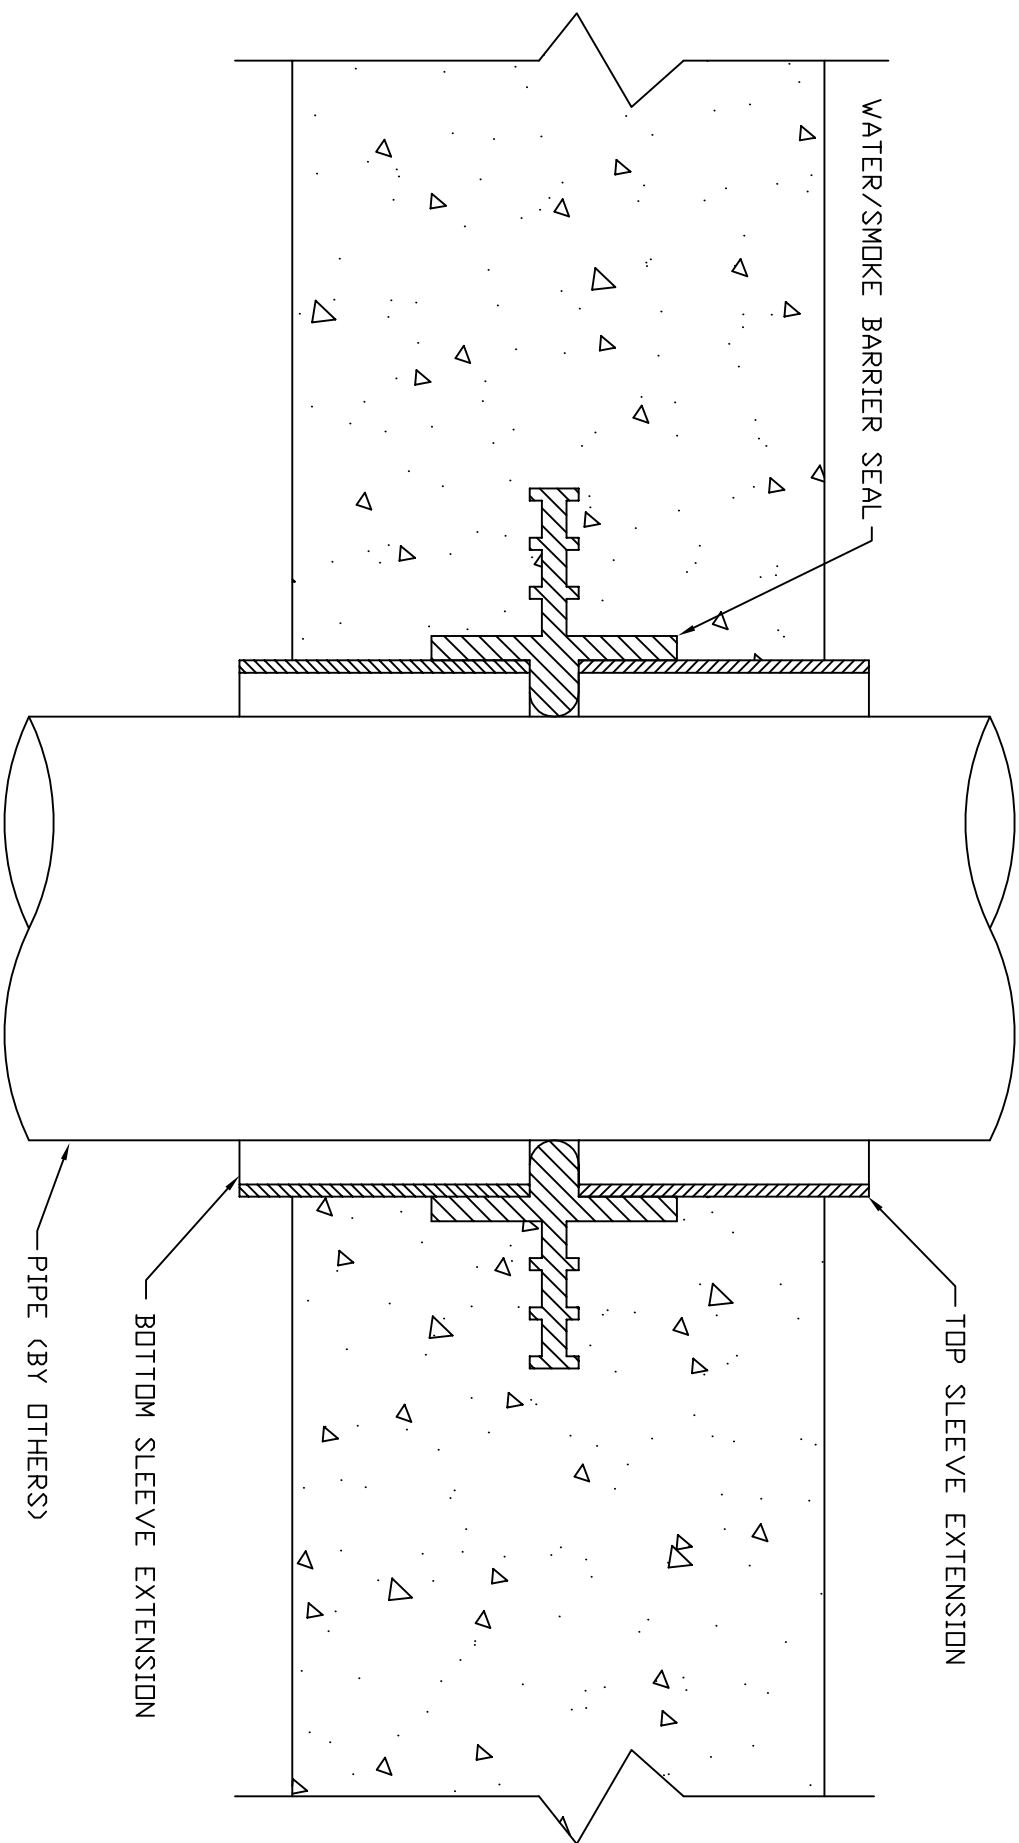

HOLDRITE HydroFlame

SLAB ON GRADE

Date: 11/02/2007

(05) Slab on grade, Non-Rated, Water Tight Sleeve, wo/base, B&W Detail

NOTE: Water/Smoke/Air tight, pass through sleeve for Slab on Grade, Hydro-Preseal.