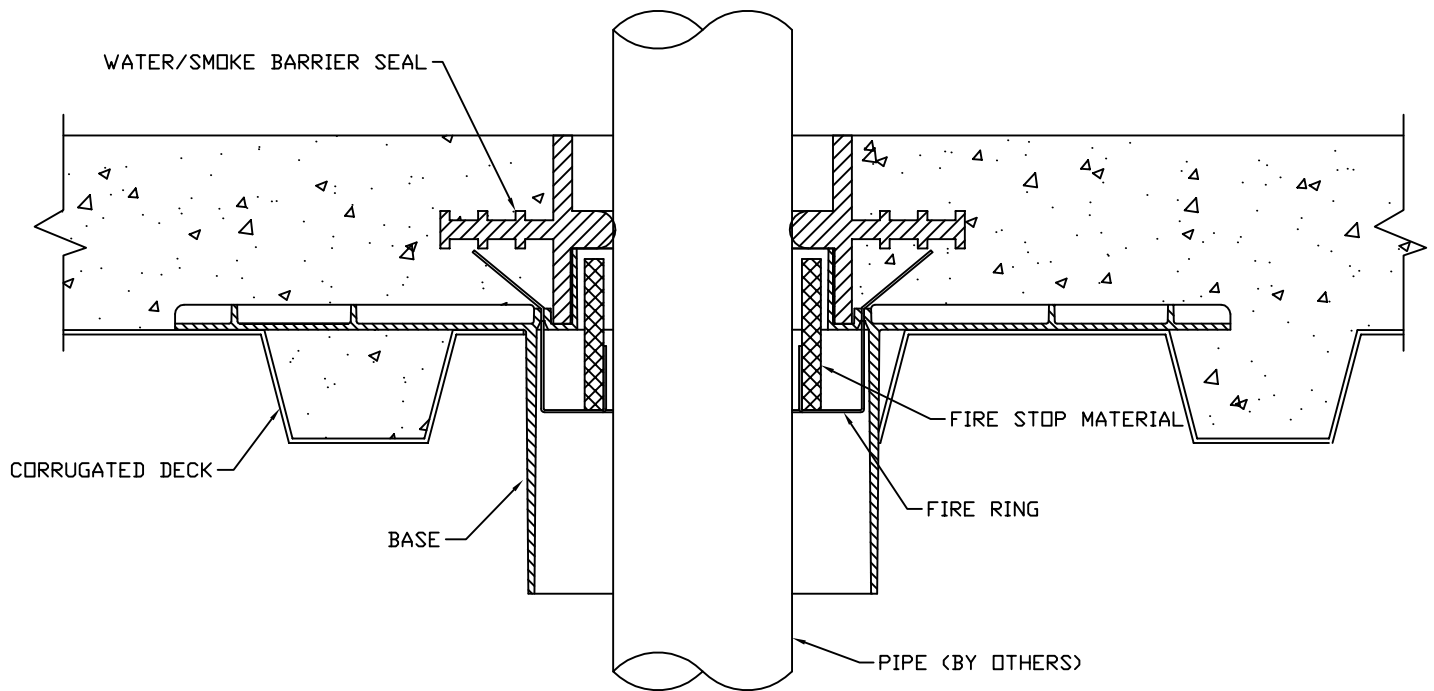

Date: 11/02/2007

HOLDRITE HydroFlame
CORRUGATED DECK

(13) Corrugated Floor, Water/Air/Smoke Tight Sleeve, B&W Detail

Water/Air/Smoke tight pass-through Hydroflame device for metallic pipes only, passing through concrete floor, over metal deck. No additional caulk or mineral wool required.