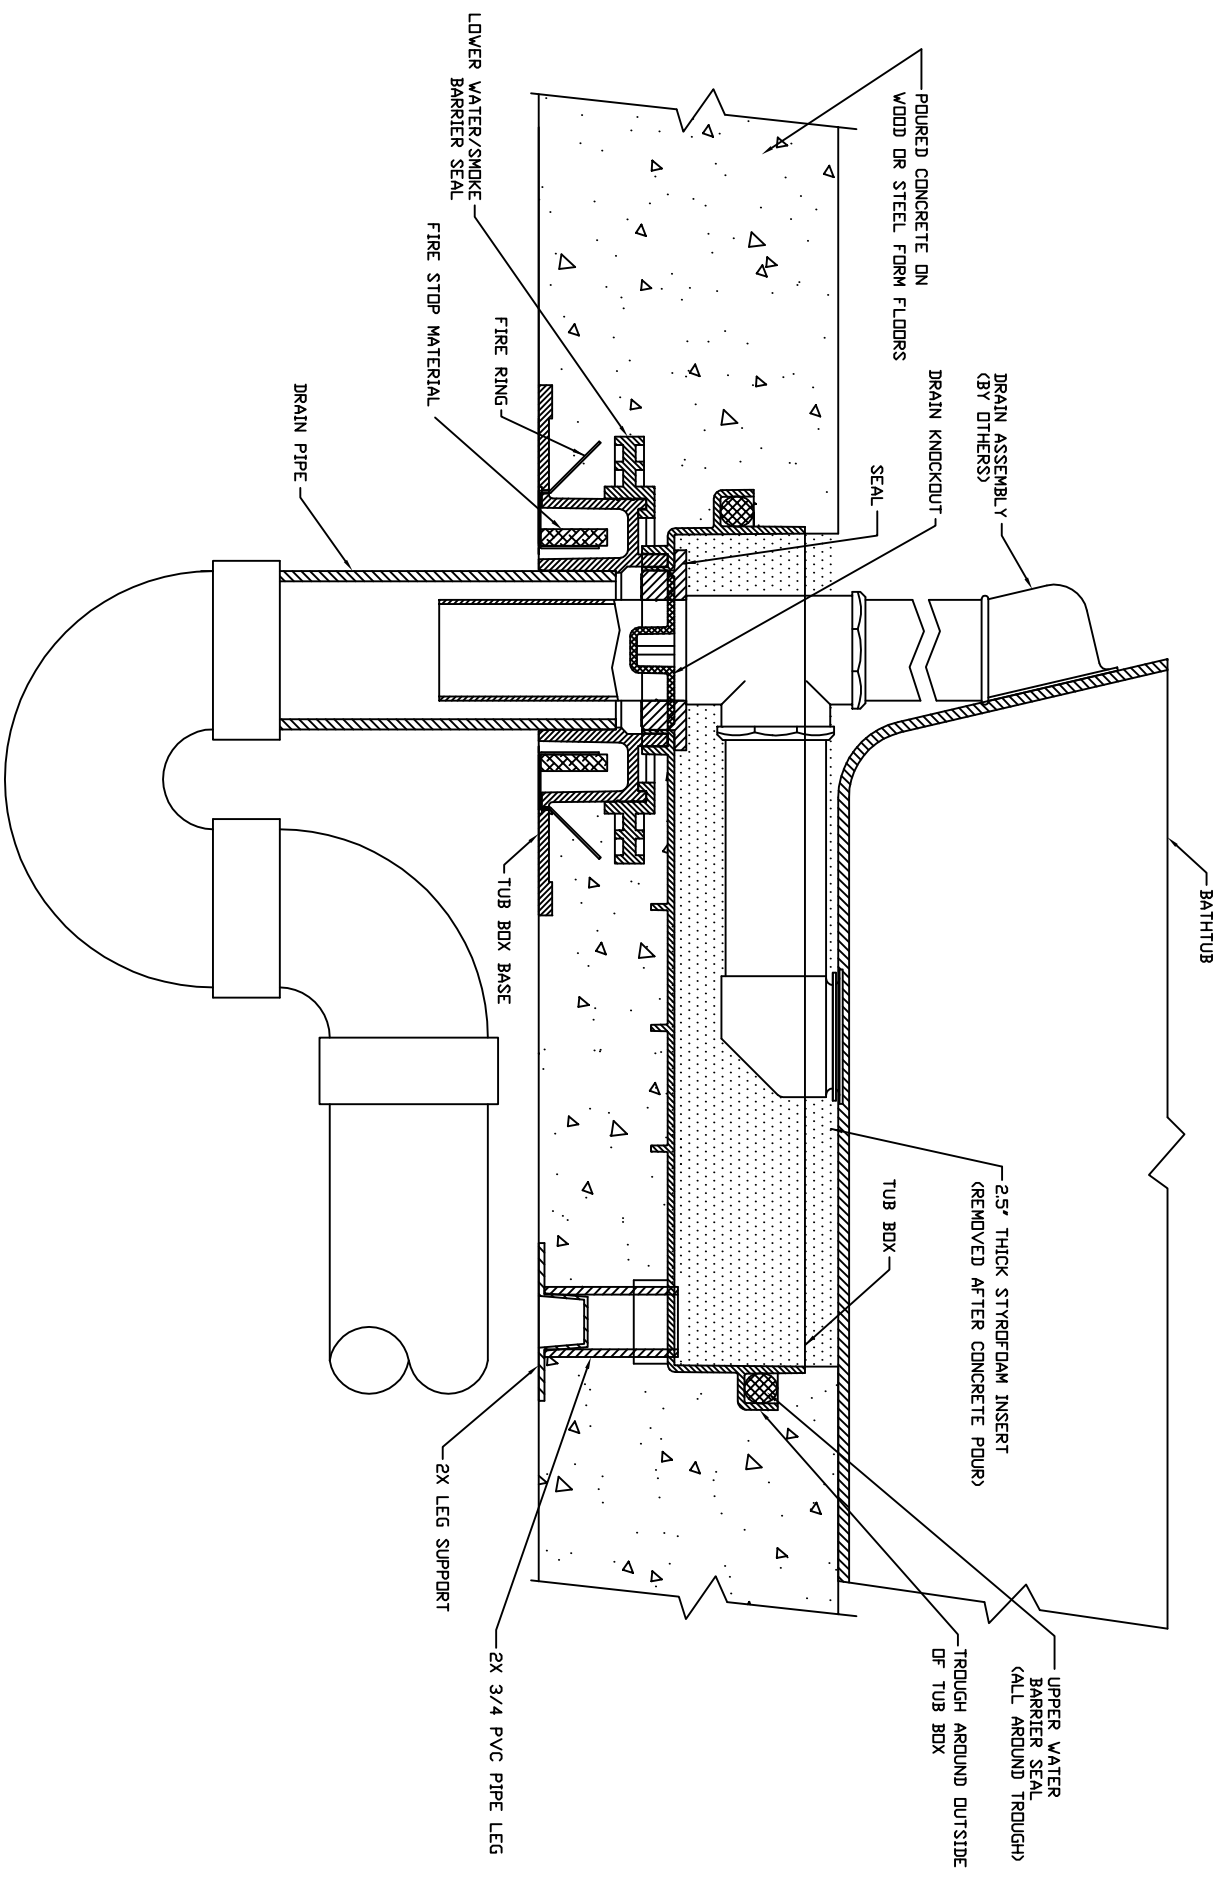

HOLDRITE Hydroflame  
TUB ASSEMBLY , SMALL DRAIN

Date: 11/02/2007

(19) Tub Box, Water Tight, w/1 1/4" drain, w/Tub, B&W Detail

Water/Air/Smoke tight, dual water barrier, combination Bathtub drain box pass-through device for 1 1/4" tub drain, Hydroflame Tub Box, Detail shows tub box and bathtub. Hooks up to a standard 2" drain system, adapts easily to metallic pipe.