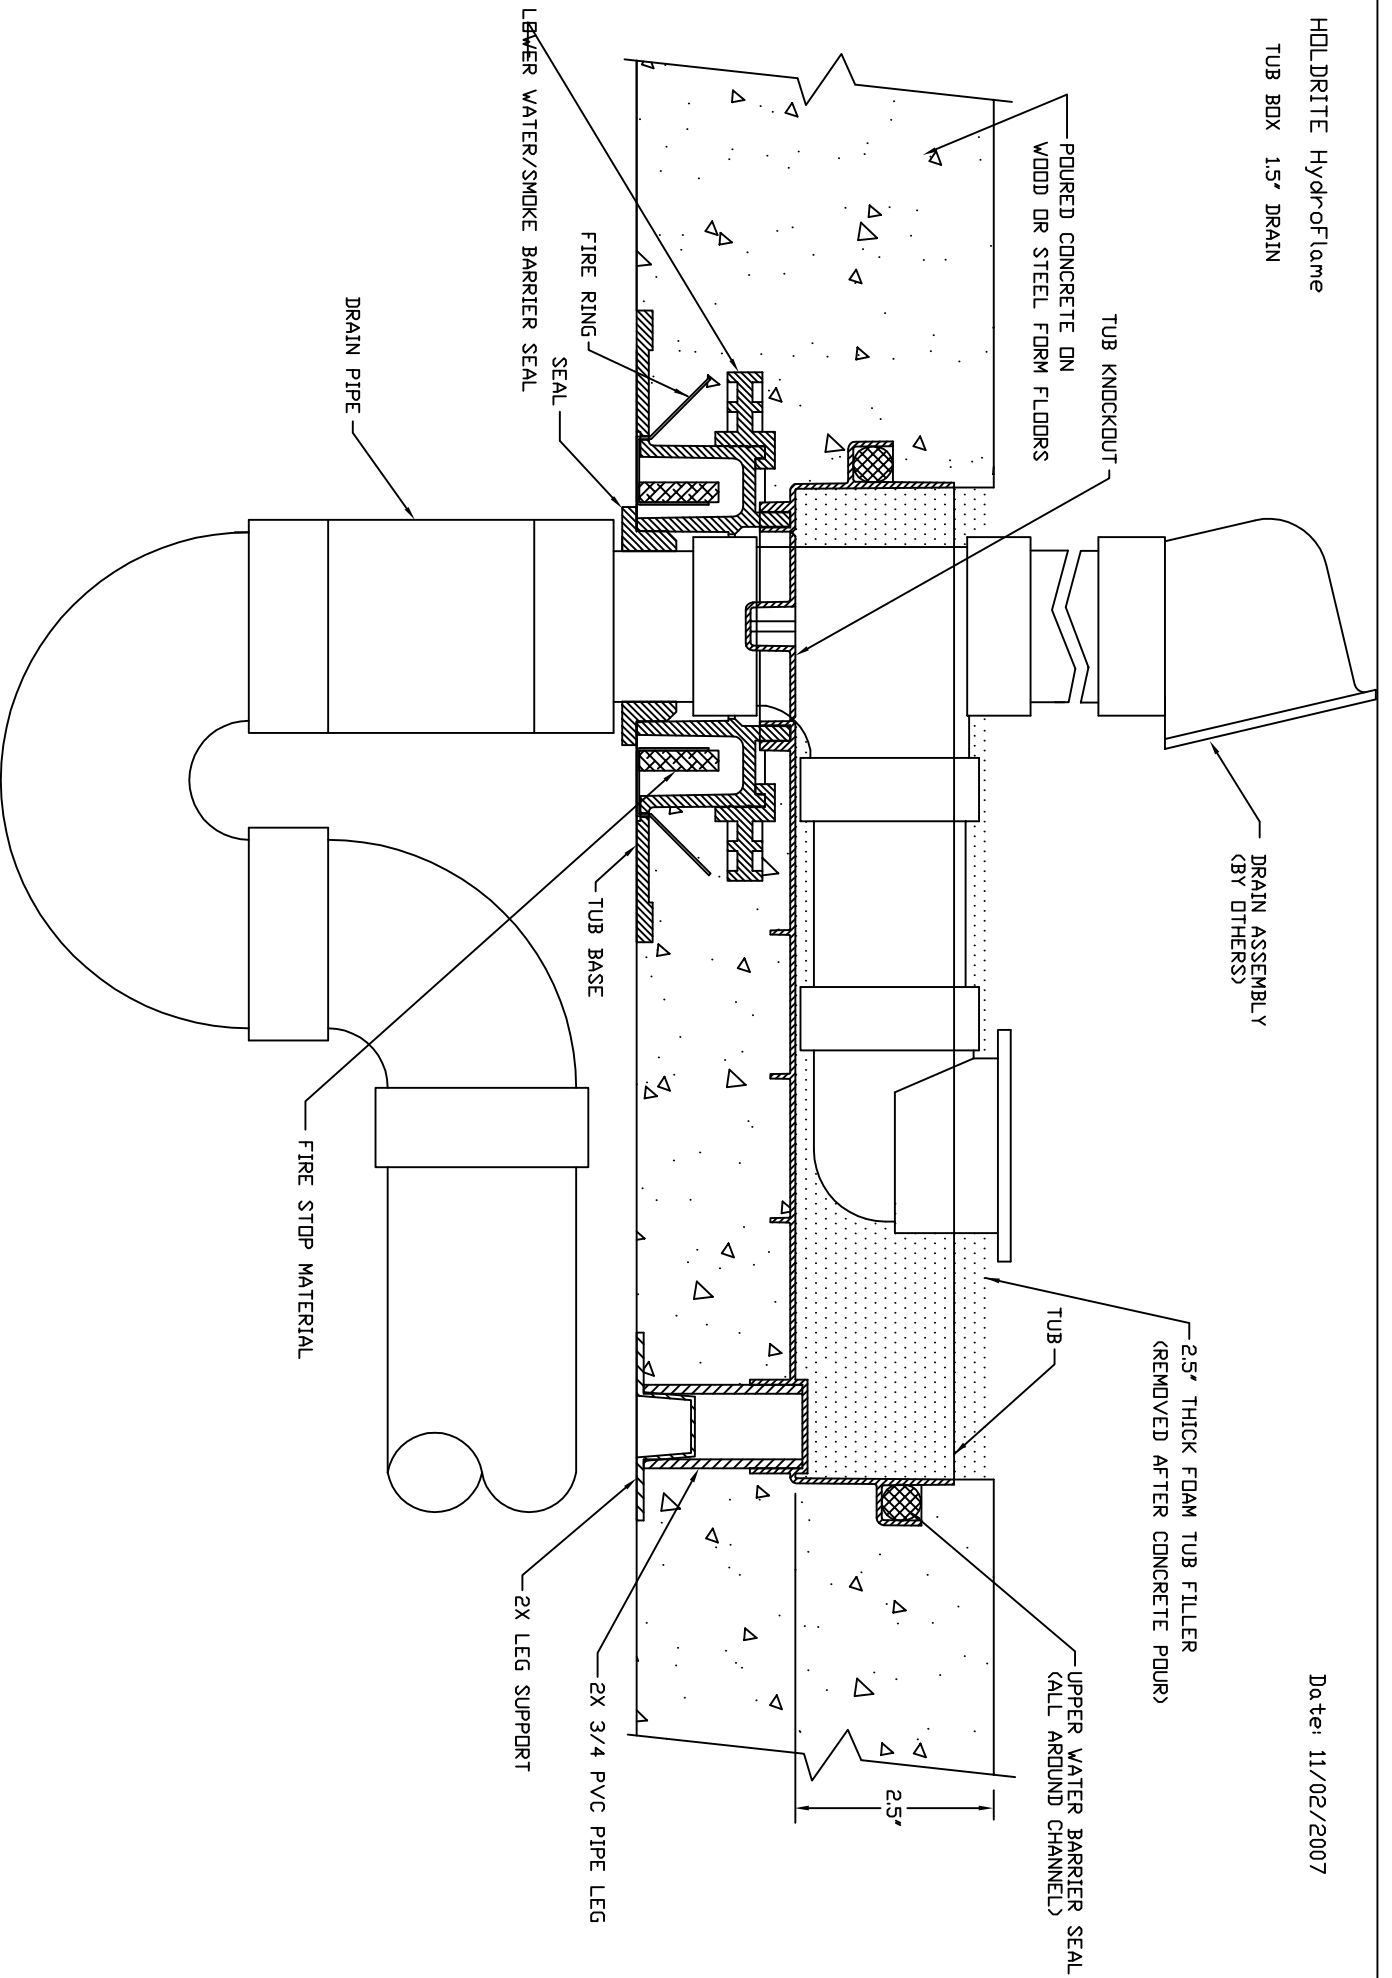

HOLDRITE HydroFlame

TUB BOX 1.5" DRAIN

Date: 11/02/2007

(21) Tub Box, Water Tight, 1.5" Drain, w/Tub, B&W Detail

Water/Air/Smoke tight, dual water barrier, combination Bath tub drain box pass-through device for 1.5" tub drain, Hydroflame Tub Box, Detail shows tub box without bathtub. Hooks up to a standard 2" drain system, adapts easily to metallic pipe.